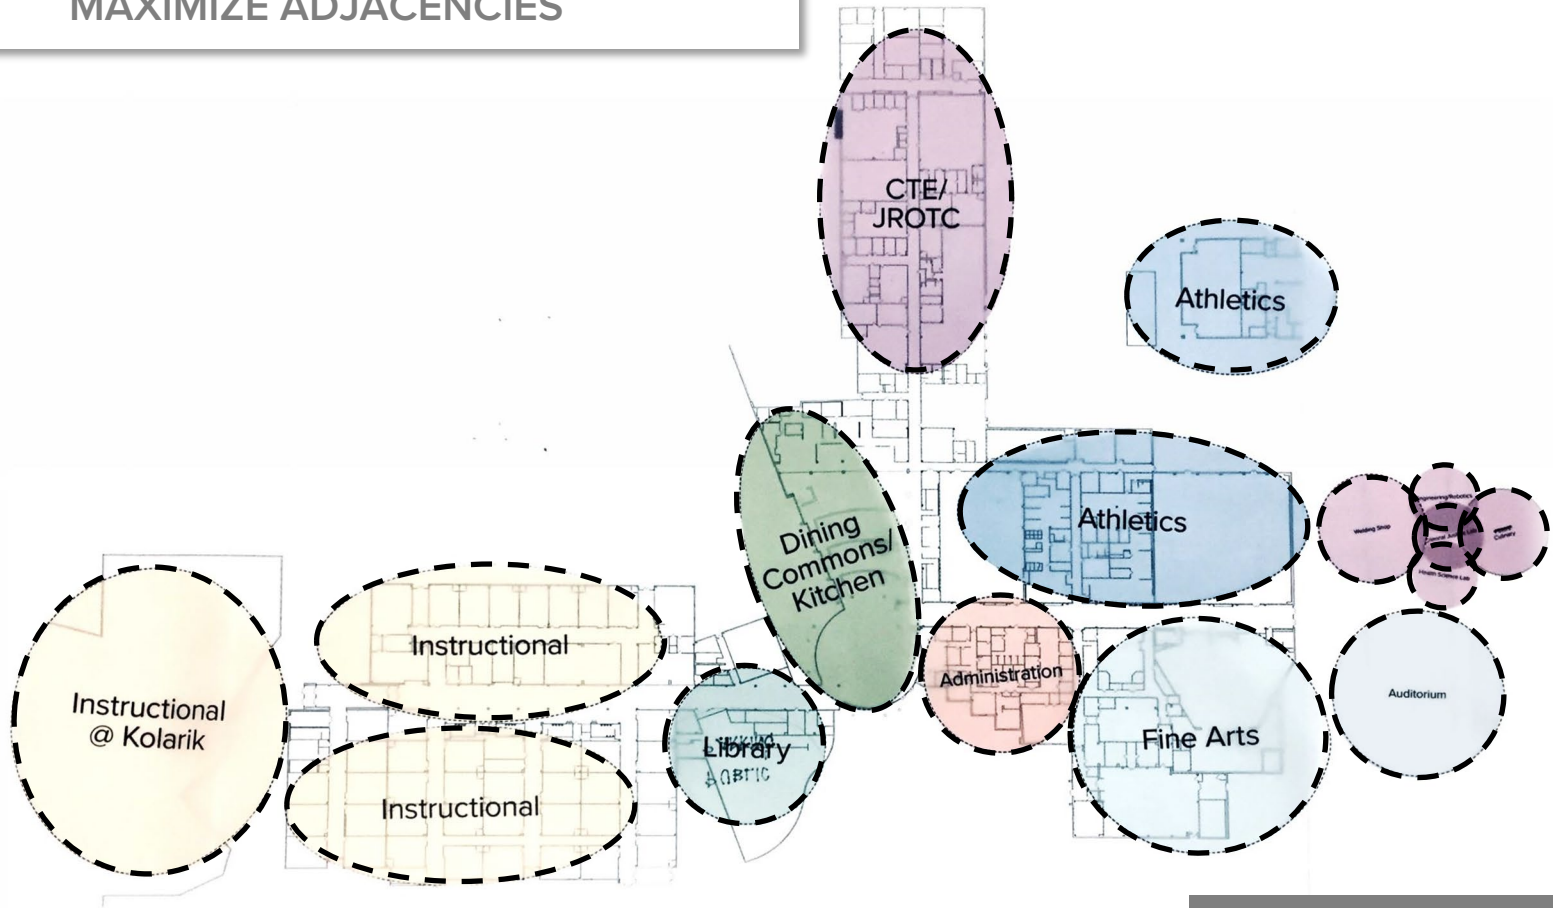

Drives + Parking

OPTIMIZE CIRCULATION

Channelview High School

DRIVES + PARKING

SITE ELEMENTS

CHARRETTE AREAS OF FOCUS

SITE

EXTERIOR

EXTERIOR

INTERIOR

Drives + Parking

Addition Locations

Approach + Site
Elements

MAXIMIZE ADJACENCIES

ADDITION LOCATIONS

FLOOR PLAN REMOVED FOR SAFETY REASONS

ADDITION LOCATIONS

DRIVES + PARKING

ADDITIONAL LOCATIONS

CHARRETTE AREAS OF FOCUS

SITE

EXTERIOR

INTERIOR

Drives + Parking

Addition Locations

Approach + Site
Elements

Exterior Design
Language

BLEND SEAMLESSLY

DESIGN LANGUAGE

DESIGN LANGUAGE

CHARRETTE AREAS OF FOCUS

SITE